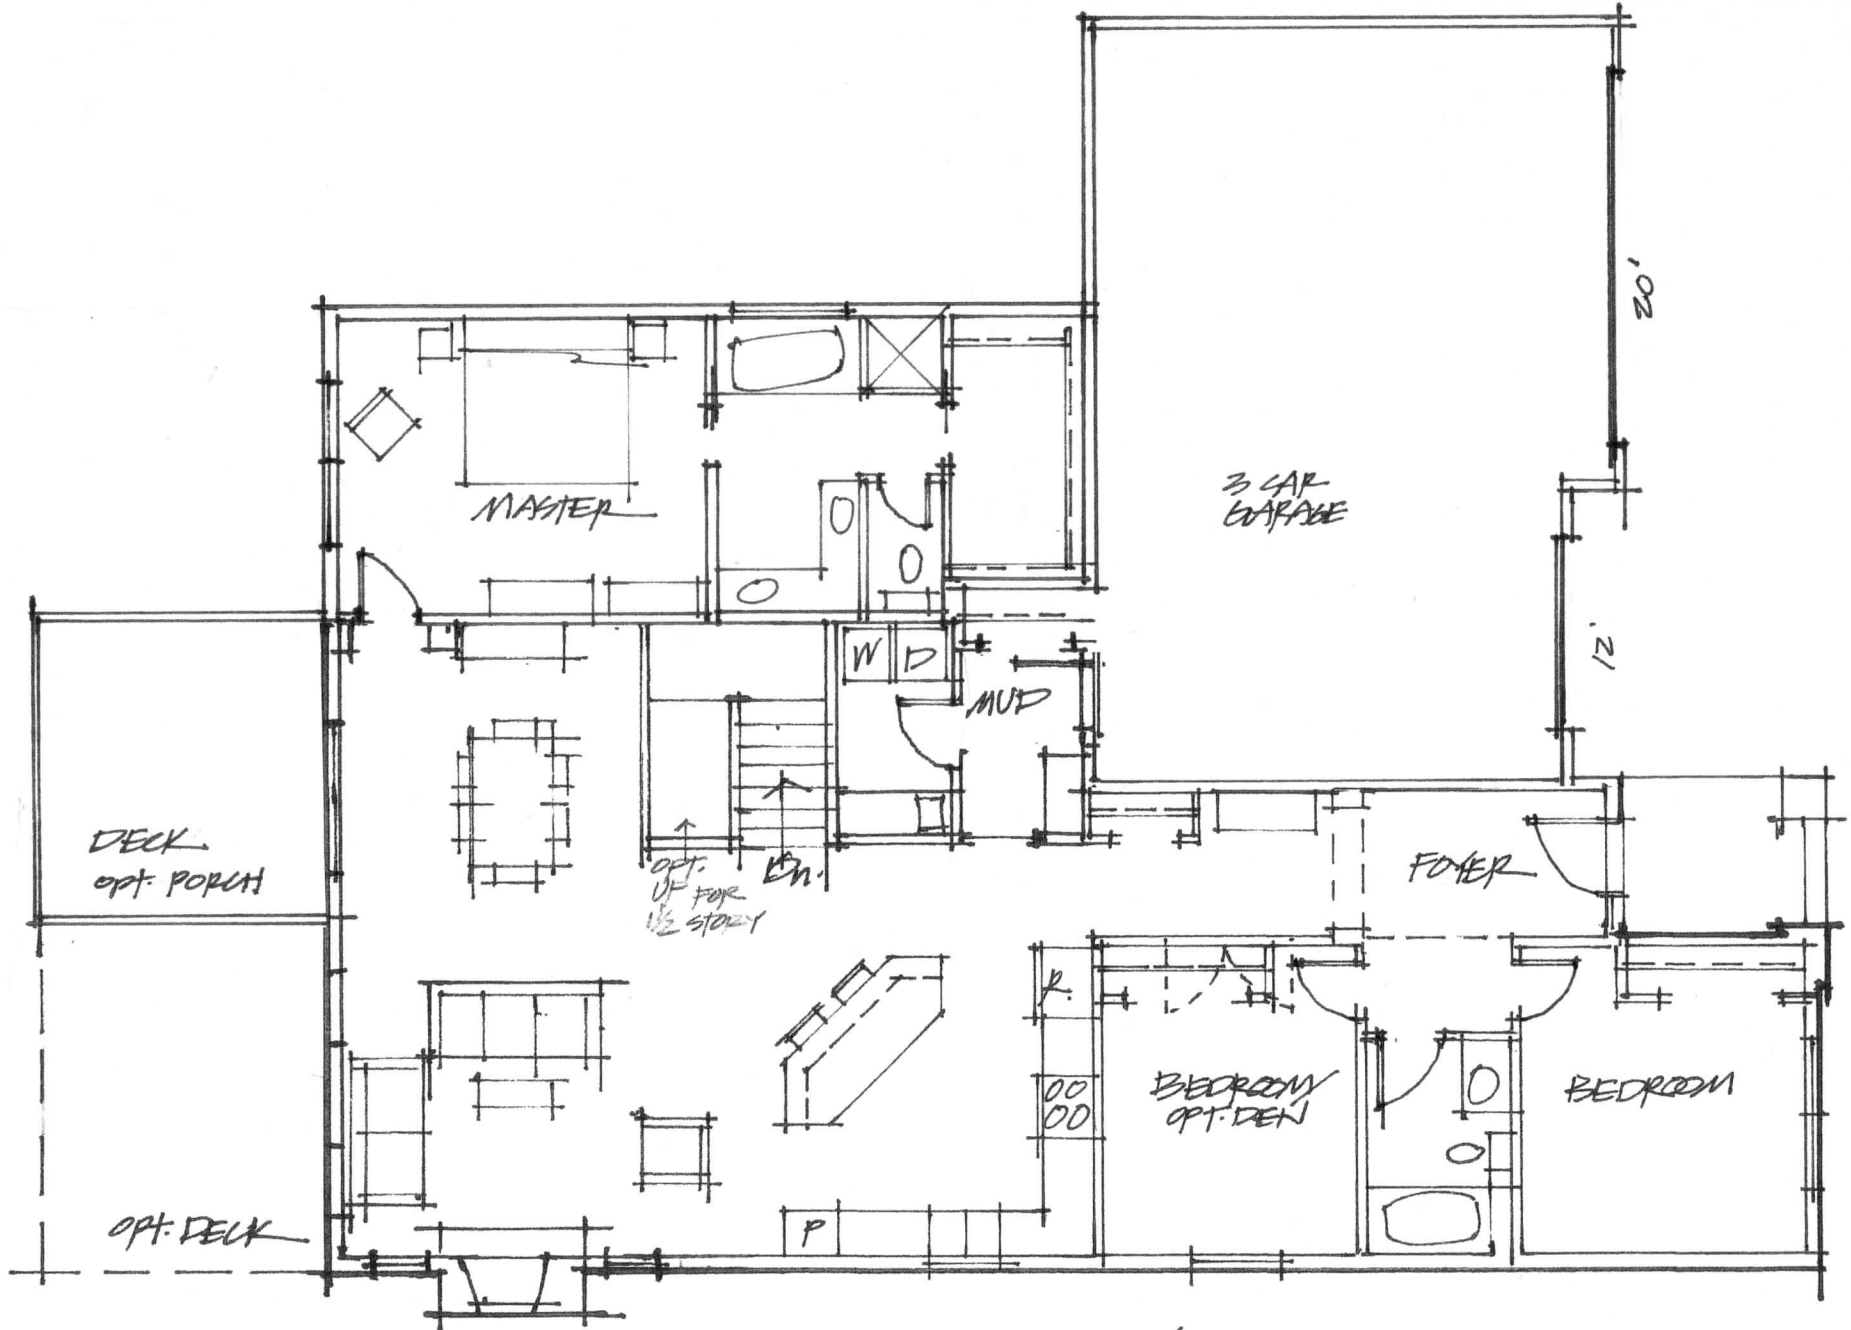

MARK ELLIOT HOMES

MAIN LEVEL 1772<sup>sq</sup>  
 3 BEDROOM, 52' WIDE  
 ONE LEVEL

MARPE DEVELOPMENT.

2.20.13